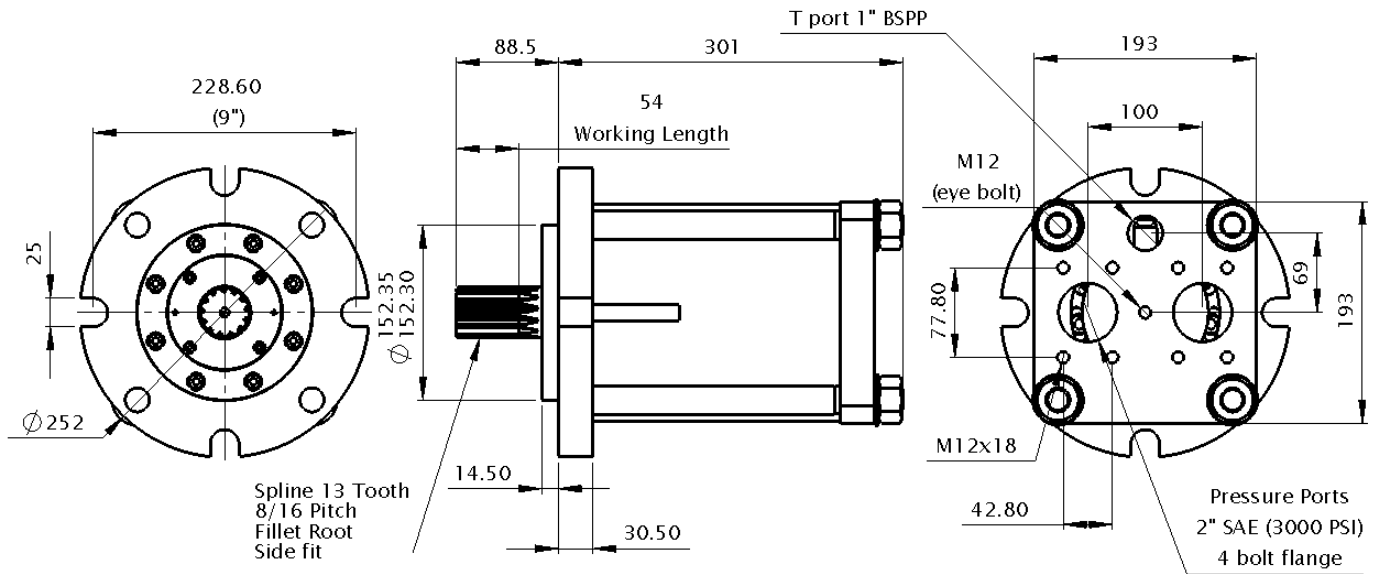

# JANUS PUMPS P180 PUMP DIMENSIONS

PB160-135W, PB160-180W & PB160-225W

Note:- The P180 pump is only supplied in the 3 port Boosted configuration with mechanical seal.