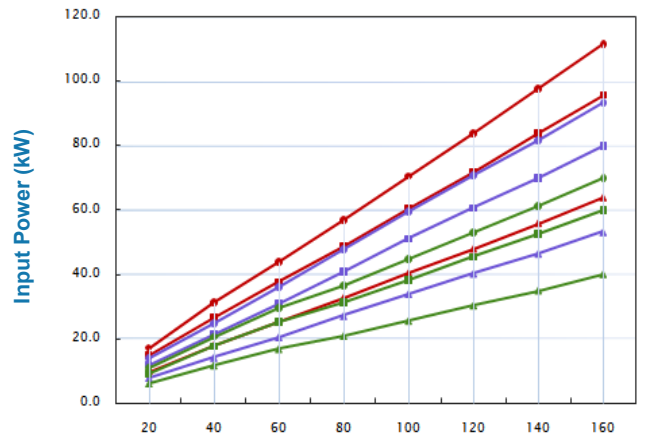

Input Power kW

Pressure (bar)