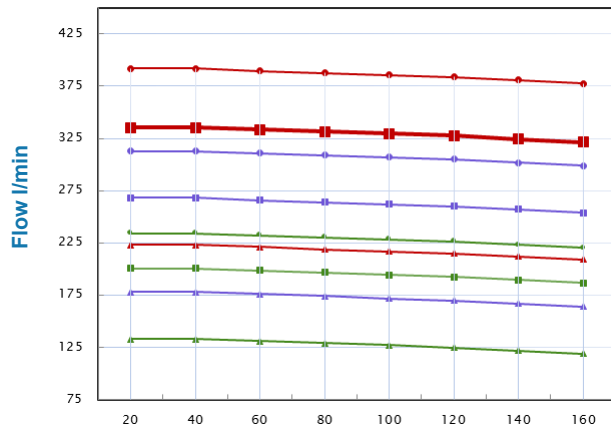

# JANUS PUMPS P180 PUMP DIMENSIONS

PB160-135W, PB160-180W & PB160-225W

Note:- The P180 pump is only supplied in the 3 port Boosted configuration with mechanical seal.

### Output Flow