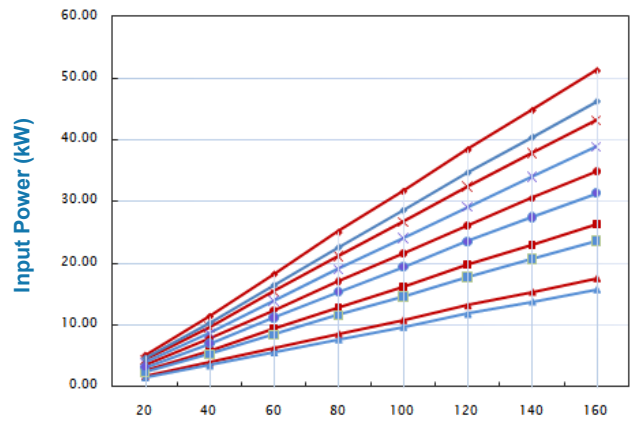

Output Power kW

Pressure (bar)

- 70cc 1000rpm
- 70cc 1500rpm
- 70cc 2000rpm
- 70cc 2500rpm
- 70cc 3000rpm
- 63cc 1000rpm
- 63cc 1500rpm
- 63cc 2000rpm
- 63cc 2500rpm
- 63cc 3000rpm