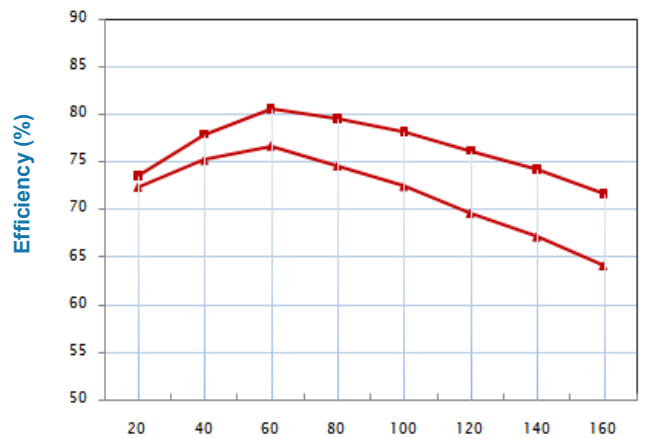

Pressure (bar)

Pressure (bar)

—◆— 6cc 1000rpm
 —■— 6cc 1500rpm
 —●— 6cc 2000rpm
 —▲— 6cc 2500rpm
 —◇— 6cc 3000rpm
—▲— 4.6cc 1000rpm
 —■— 4.6cc 1500rpm
 —●— 4.6cc 2000rpm
 —◇— 4.6cc 2500rpm
 —▲— 4.6cc 3000rpm

Output Torque

Pressure (bar)

Overall Efficiency

Pressure (bar)

—■— 6cc 1500rpm

—▲— 4.6cc 1500rpm

—▲— 6cc 1000rpm

—■— 6cc 1500rpm