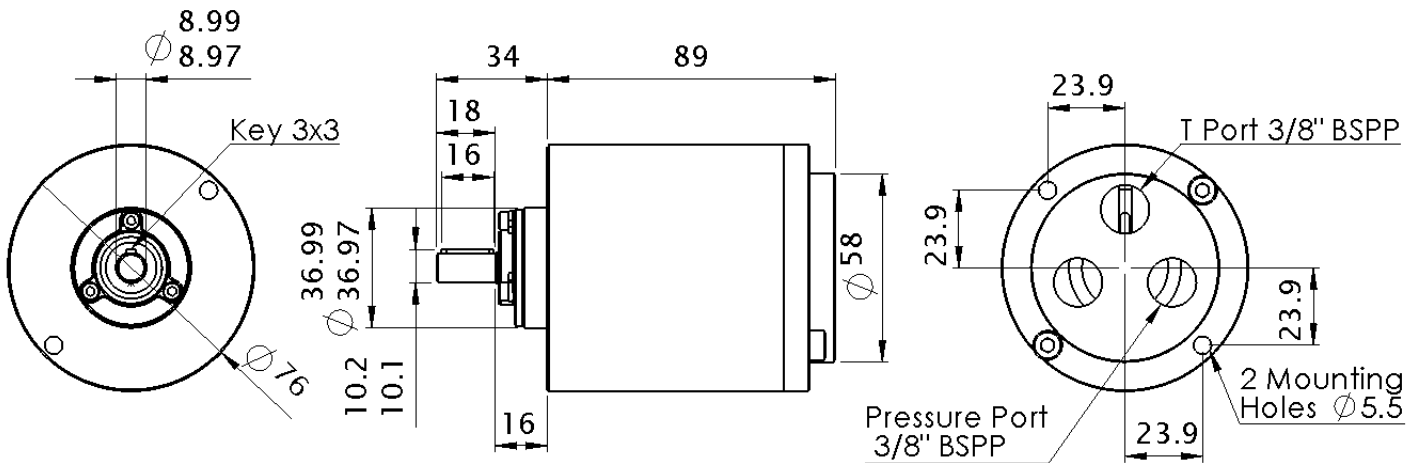

JANUS MOTORS

M6 MOTOR DIMENSIONS

MB160-6.0W & MB160-4.6W

MC160-6.0W & MA160-6.0W

MC160-4.6W & MA160-4.6W

JANUS MOTORS M6 MOTOR PERFORMANCE DATA

Input Flow

Output Power kW

Pressure (bar)

Pressure (bar)

—◆— 6cc 1000rpm
 —■— 6cc 1500rpm
 —●— 6cc 2000rpm
 —▲— 6cc 2500rpm
 —◇— 6cc 3000rpm
—▲— 4.6cc 1000rpm
 —■— 4.6cc 1500rpm
 —●— 4.6cc 2000rpm
 —◇— 4.6cc 2500rpm
 —▲— 4.6cc 3000rpm

Output Torque

Pressure (bar)

Overall Efficiency

Pressure (bar)

—■— 6cc 1500rpm

—▲— 4.6cc 1500rpm

—▲— 6cc 1000rpm

—■— 6cc 1500rpm