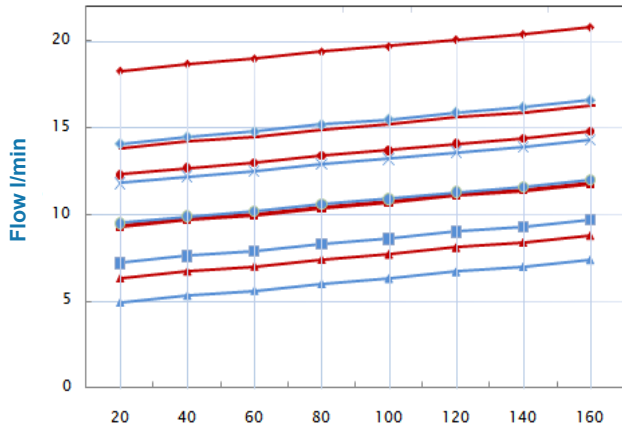

JANUS MOTORS

M6 MOTOR DIMENSIONS

MB160-6.0W & MB160-4.6W

MC160-6.0W & MA160-6.0W

MC160-4.6W & MA160-4.6W

JANUS MOTORS M6 MOTOR PERFORMANCE DATA

Input Flow

Output Power kW

Pressure (bar)

Pressure (bar)

—◆— 6cc 1000rpm
 —■— 6cc 1500rpm
 —●— 6cc 2000rpm
 —▲— 6cc 2500rpm
 —◇— 6cc 3000rpm
—▲— 4.6cc 1000rpm
 —■— 4.6cc 1500rpm
 —●— 4.6cc 2000rpm
 —◇— 4.6cc 2500rpm
 —▲— 4.6cc 3000rpm

Output Torque

Pressure (bar)

Overall Efficiency

Pressure (bar)

—■— 6cc 1500rpm

—▲— 4.6cc 1500rpm

—▲— 6cc 1000rpm

—■— 6cc 1500rpm