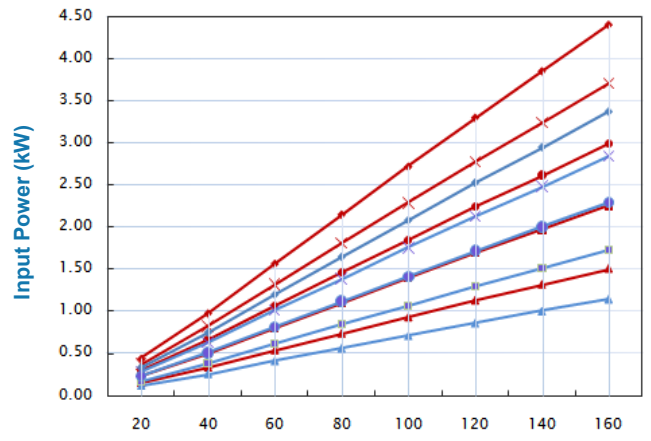

JANUS MOTORS

M6 MOTOR DIMENSIONS

MB160-6.0W & MB160-4.6W

MC160-6.0W & MA160-6.0W

MC160-4.6W & MA160-4.6W

JANUS MOTORS M6 MOTOR PERFORMANCE DATA

Input Flow

Output Power kW

Pressure (bar)

Pressure (bar)

—◆— 6cc 1000rpm
 —■— 6cc 1500rpm
 —●— 6cc 2000rpm
 —▲— 6cc 2500rpm
 —◇— 6cc 3000rpm
—▲— 4.6cc 1000rpm
 —■— 4.6cc 1500rpm
 —●— 4.6cc 2000rpm
 —◇— 4.6cc 2500rpm
 —▲— 4.6cc 3000rpm

Output Torque

Pressure (bar)

Overall Efficiency

Pressure (bar)

—■— 6cc 1500rpm

—▲— 4.6cc 1500rpm

—▲— 6cc 1000rpm

—■— 6cc 1500rpm