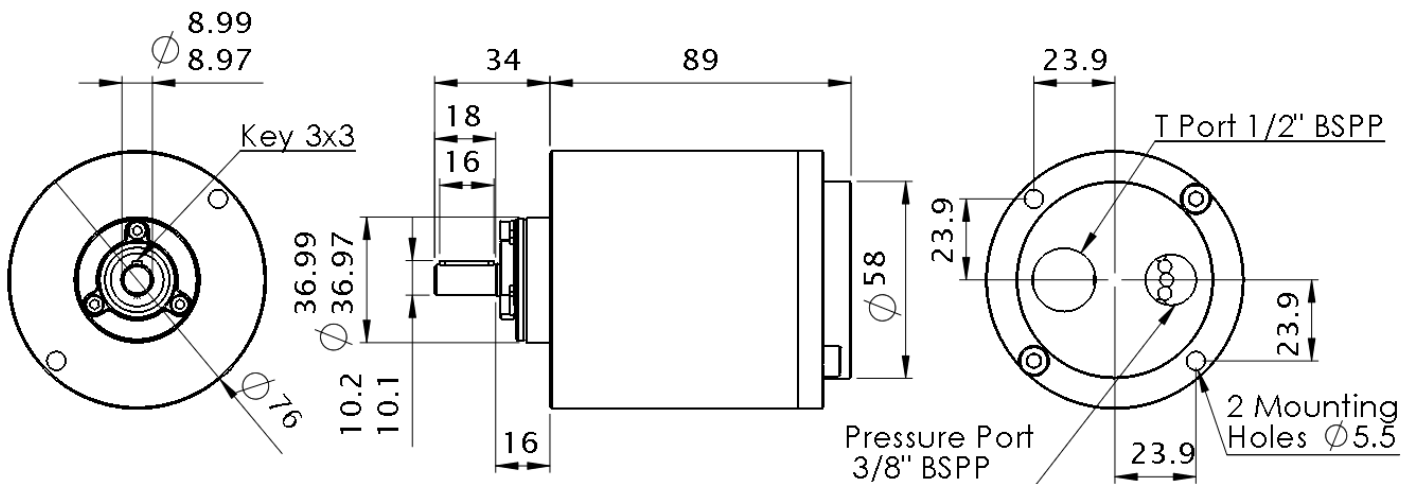

JANUS MOTORS

M6 MOTOR DIMENSIONS

MB160-6.0W & MB160-4.6W

MC160-6.0W & MA160-6.0W

MC160-4.6W & MA160-4.6W

JANUS MOTORS M6 MOTOR PERFORMANCE DATA

Input Flow

Output Power kW

Pressure (bar)

Pressure (bar)

—◆— 6cc 1000rpm
 —■— 6cc 1500rpm
 —●— 6cc 2000rpm
 —▲— 6cc 2500rpm
 —◇— 6cc 3000rpm
—▲— 4.6cc 1000rpm
 —■— 4.6cc 1500rpm
 —●— 4.6cc 2000rpm
 —◇— 4.6cc 2500rpm
 —▲— 4.6cc 3000rpm

Output Torque

Pressure (bar)

Overall Efficiency

Pressure (bar)

—■— 6cc 1500rpm

—▲— 4.6cc 1500rpm

—▲— 6cc 1000rpm

—■— 6cc 1500rpm