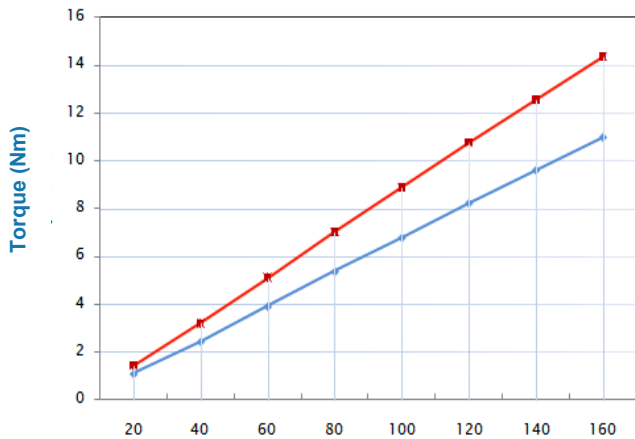

JANUS MOTORS

M6 MOTOR DIMENSIONS

MB160-6.0W & MB160-4.6W

MC160-6.0W & MA160-6.0W

MC160-4.6W & MA160-4.6W

JANUS MOTORS M6 MOTOR PERFORMANCE DATA

Input Flow

Output Power kW

Pressure (bar)

Pressure (bar)

—◆— 6cc 1000rpm
 —■— 6cc 1500rpm
 —●— 6cc 2000rpm
 —▲— 6cc 2500rpm
 —◇— 6cc 3000rpm
—▲— 4.6cc 1000rpm
 —■— 4.6cc 1500rpm
 —●— 4.6cc 2000rpm
 —◇— 4.6cc 2500rpm
 —▲— 4.6cc 3000rpm

Output Torque

Pressure (bar)

Overall Efficiency

Pressure (bar)

—■— 6cc 1500rpm

—▲— 4.6cc 1500rpm

—▲— 6cc 1000rpm

—■— 6cc 1500rpm