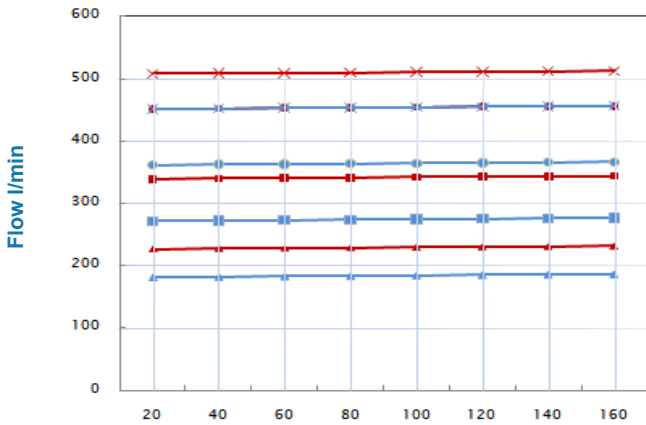

JANUS MOTORS

M180 MOTOR DIMENSIONS

MB160-180W & MB160-225W

JANUS MOTORS

MI80 MOTOR PERFORMANCE DATA

Input Flow

Output Power kW

Pressure (bar)

Pressure (bar)

- 225cc 1000rpm
- 225cc 1500rpm
- ◆— 225cc 2000rpm
- ×— 225cc 2500rpm
- ▲— 180cc 1000rpm
- 180cc 1500rpm
- ◆— 180cc 2000rpm
- ×— 180cc 2500rpm

Output Torque

Pressure (bar)

Overall Efficiency

Pressure (bar)

- 225cc 1500rpm
- ▲— 180cc 1500rpm

- 225cc 1000rpm
- 225cc 1500rpm