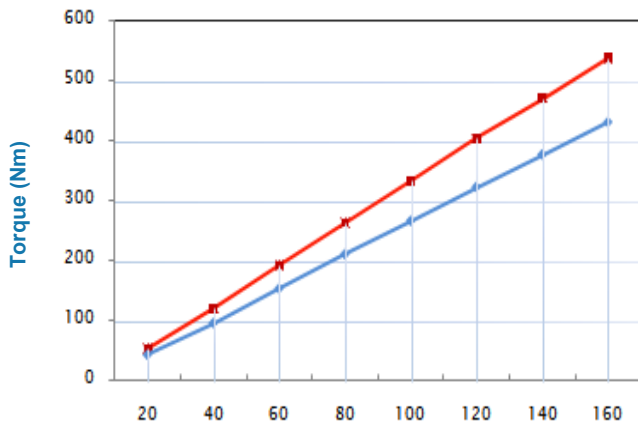

JANUS MOTORS

M180 MOTOR DIMENSIONS

MB160-180W & MB160-225W

JANUS MOTORS

MI80 MOTOR PERFORMANCE DATA

Input Flow

Output Power kW

Pressure (bar)

Pressure (bar)

- 225cc 1000rpm
- 225cc 1500rpm
- ◆— 225cc 2000rpm
- ×— 225cc 2500rpm
- ▲— 180cc 1000rpm
- 180cc 1500rpm
- ◆— 180cc 2000rpm
- ×— 180cc 2500rpm

Output Torque

Pressure (bar)

Overall Efficiency

Pressure (bar)

- 225cc 1500rpm
- ▲— 180cc 1500rpm

- 225cc 1000rpm
- 225cc 1500rpm