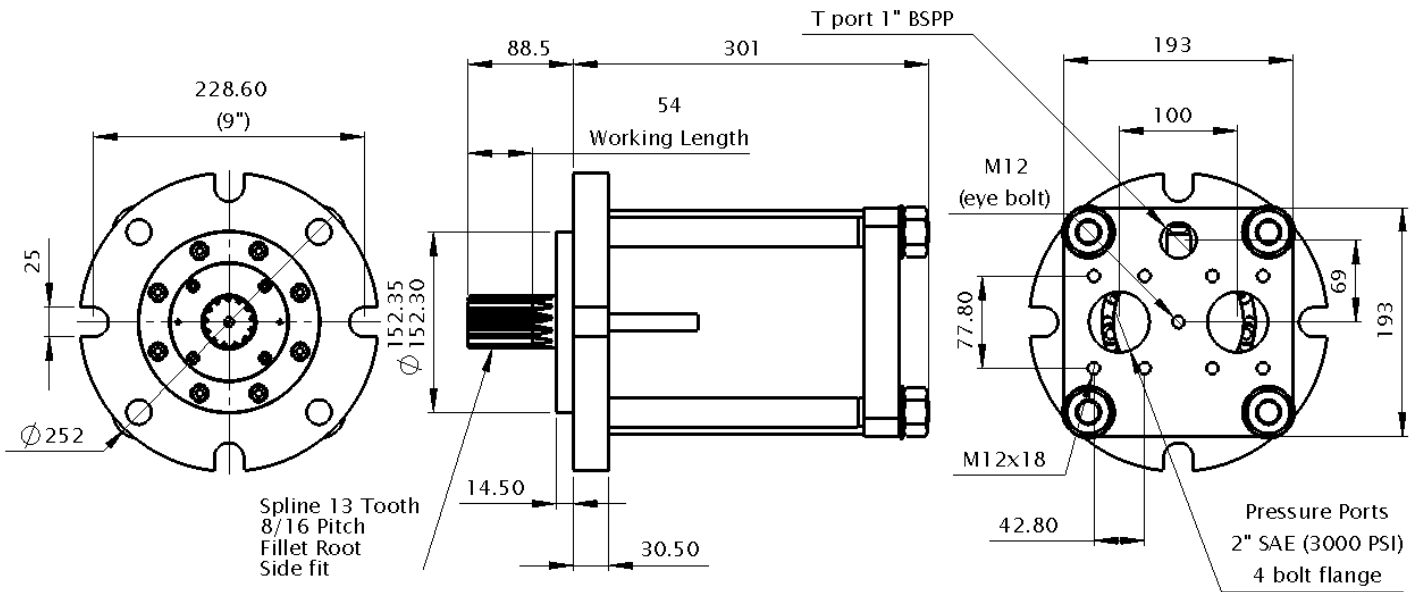

JANUS MOTORS

M180 MOTOR DIMENSIONS

MB160-180W & MB160-225W

JANUS MOTORS

MI80 MOTOR PERFORMANCE DATA

Input Flow

Output Power kW

Pressure (bar)

Pressure (bar)

- 225cc 1000rpm
- 225cc 1500rpm
- ◆— 225cc 2000rpm
- ×— 225cc 2500rpm
- ▲— 180cc 1000rpm
- 180cc 1500rpm
- ◆— 180cc 2000rpm
- ×— 180cc 2500rpm

Output Torque

Pressure (bar)

Overall Efficiency

Pressure (bar)

- 225cc 1500rpm
- ▲— 180cc 1500rpm

- 225cc 1000rpm
- 225cc 1500rpm