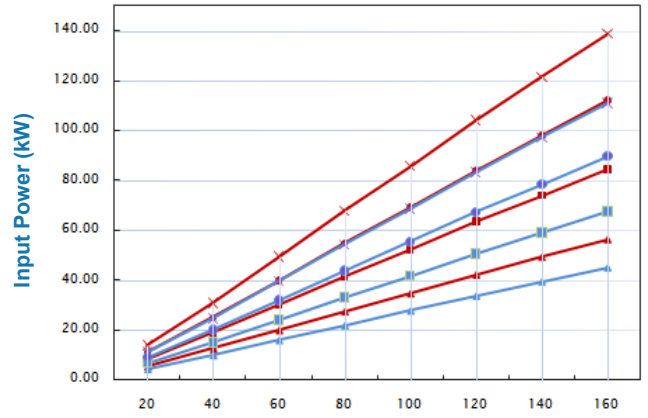

JANUS MOTORS

M180 MOTOR DIMENSIONS

MB160-180W & MB160-225W

JANUS MOTORS

MI80 MOTOR PERFORMANCE DATA

Input Flow

Output Power kW

Pressure (bar)

Pressure (bar)

- 225cc 1000rpm
- 225cc 1500rpm
- ◆— 225cc 2000rpm
- ×— 225cc 2500rpm
- ▲— 180cc 1000rpm
- 180cc 1500rpm
- ◆— 180cc 2000rpm
- ×— 180cc 2500rpm

Output Torque

Pressure (bar)

Overall Efficiency